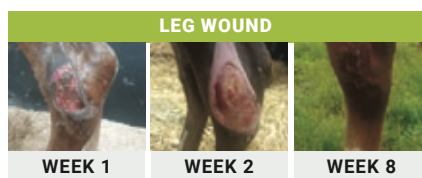

BEFORE & AFTER PHOTOS