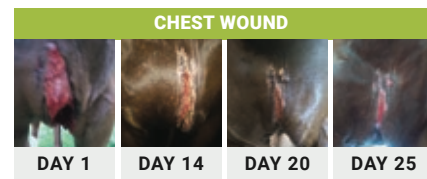

BEFORE & AFTER PHOTOS